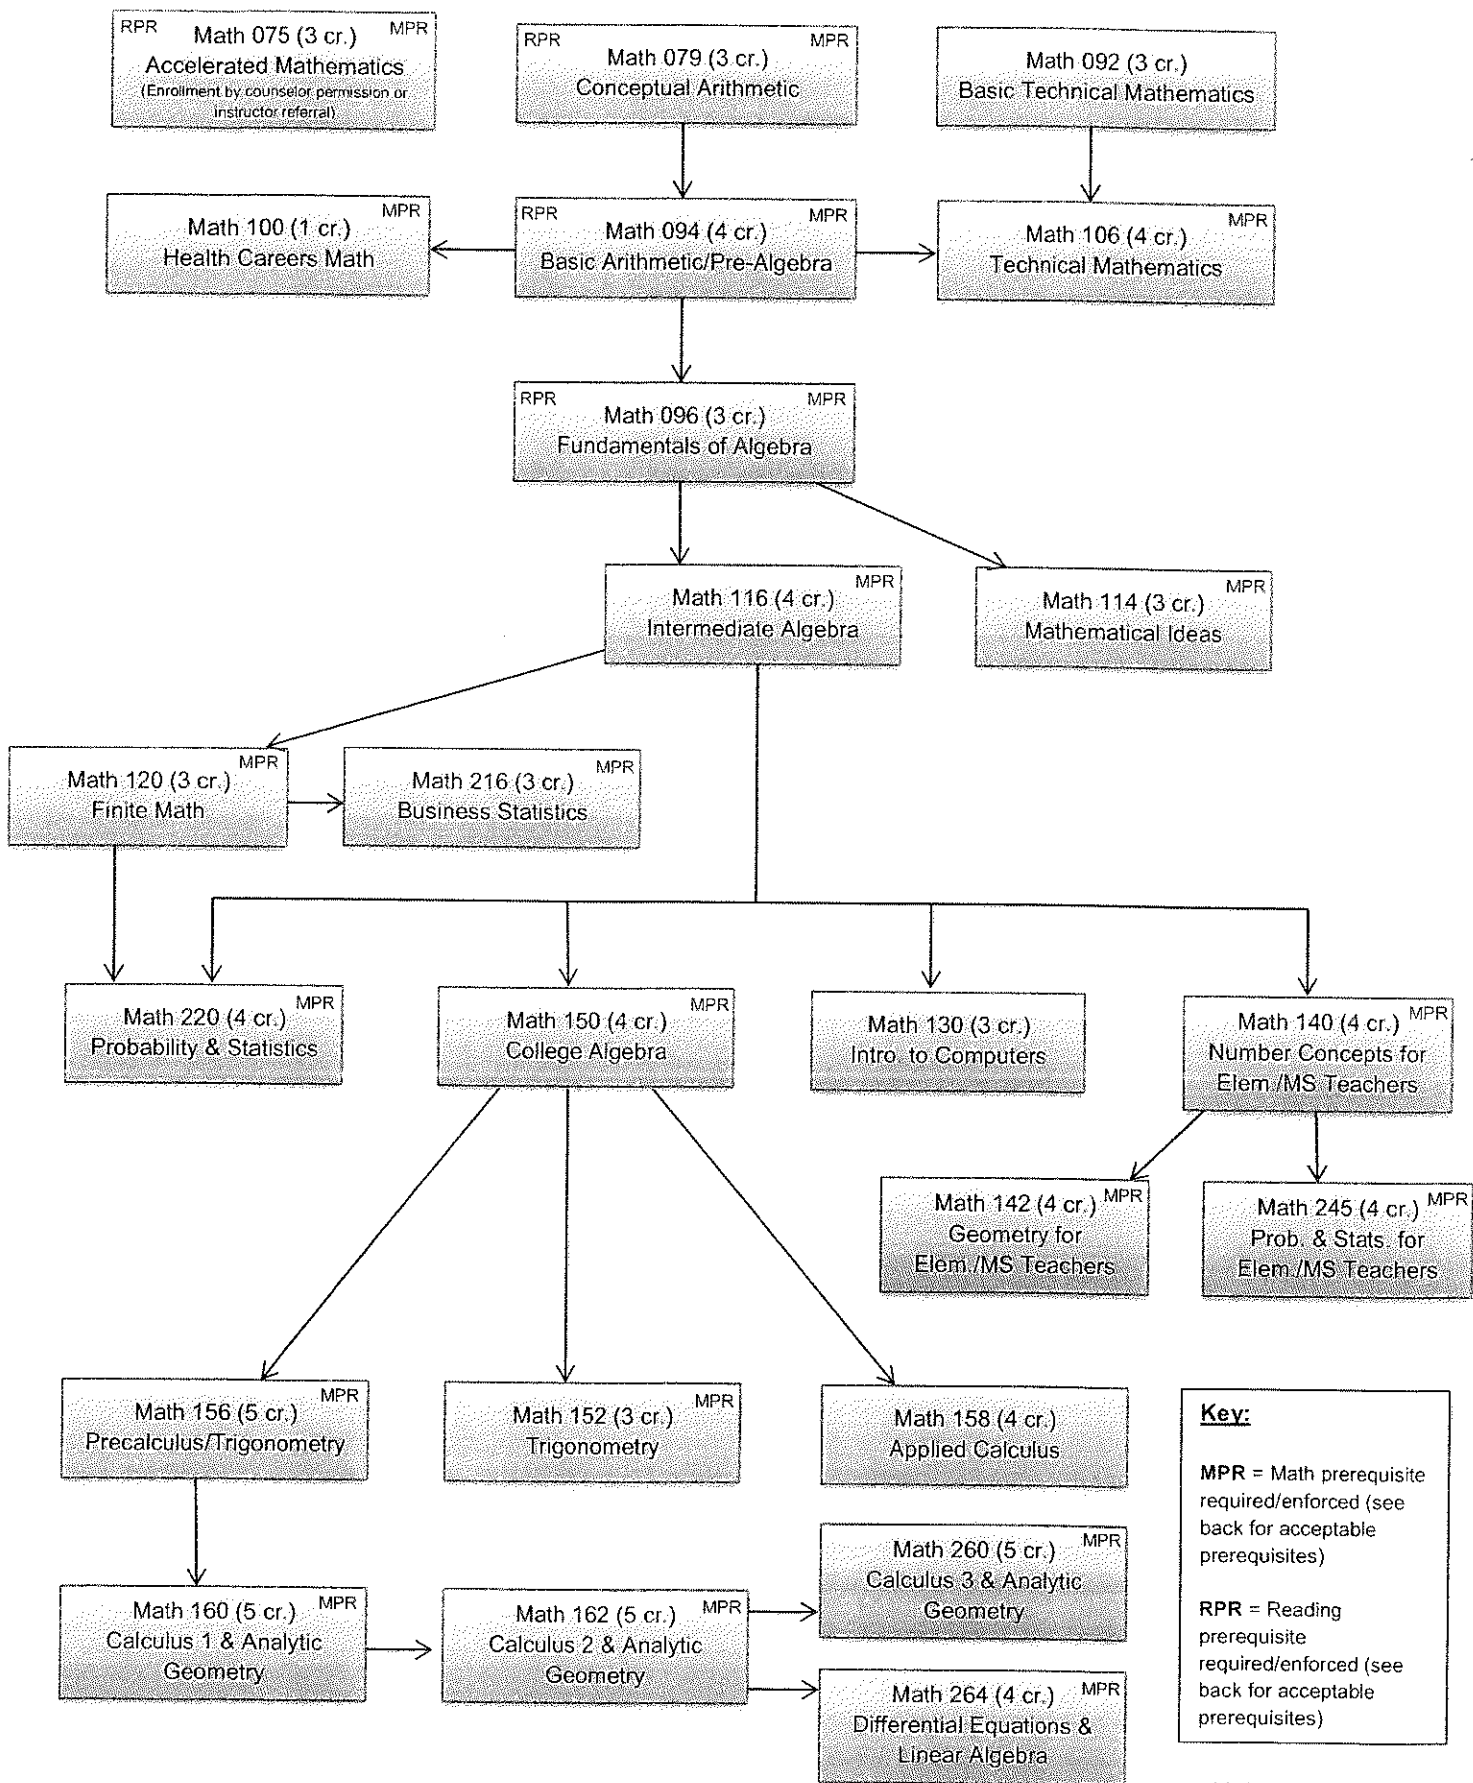

KVCC Mathematics Department Course Flowchart

Effective beginning Winter 2014

Key:
 MPR = Math prerequisite required/enforced (see back for acceptable prerequisites)
 RPR = Reading prerequisite required/enforced (see back for acceptable prerequisites)